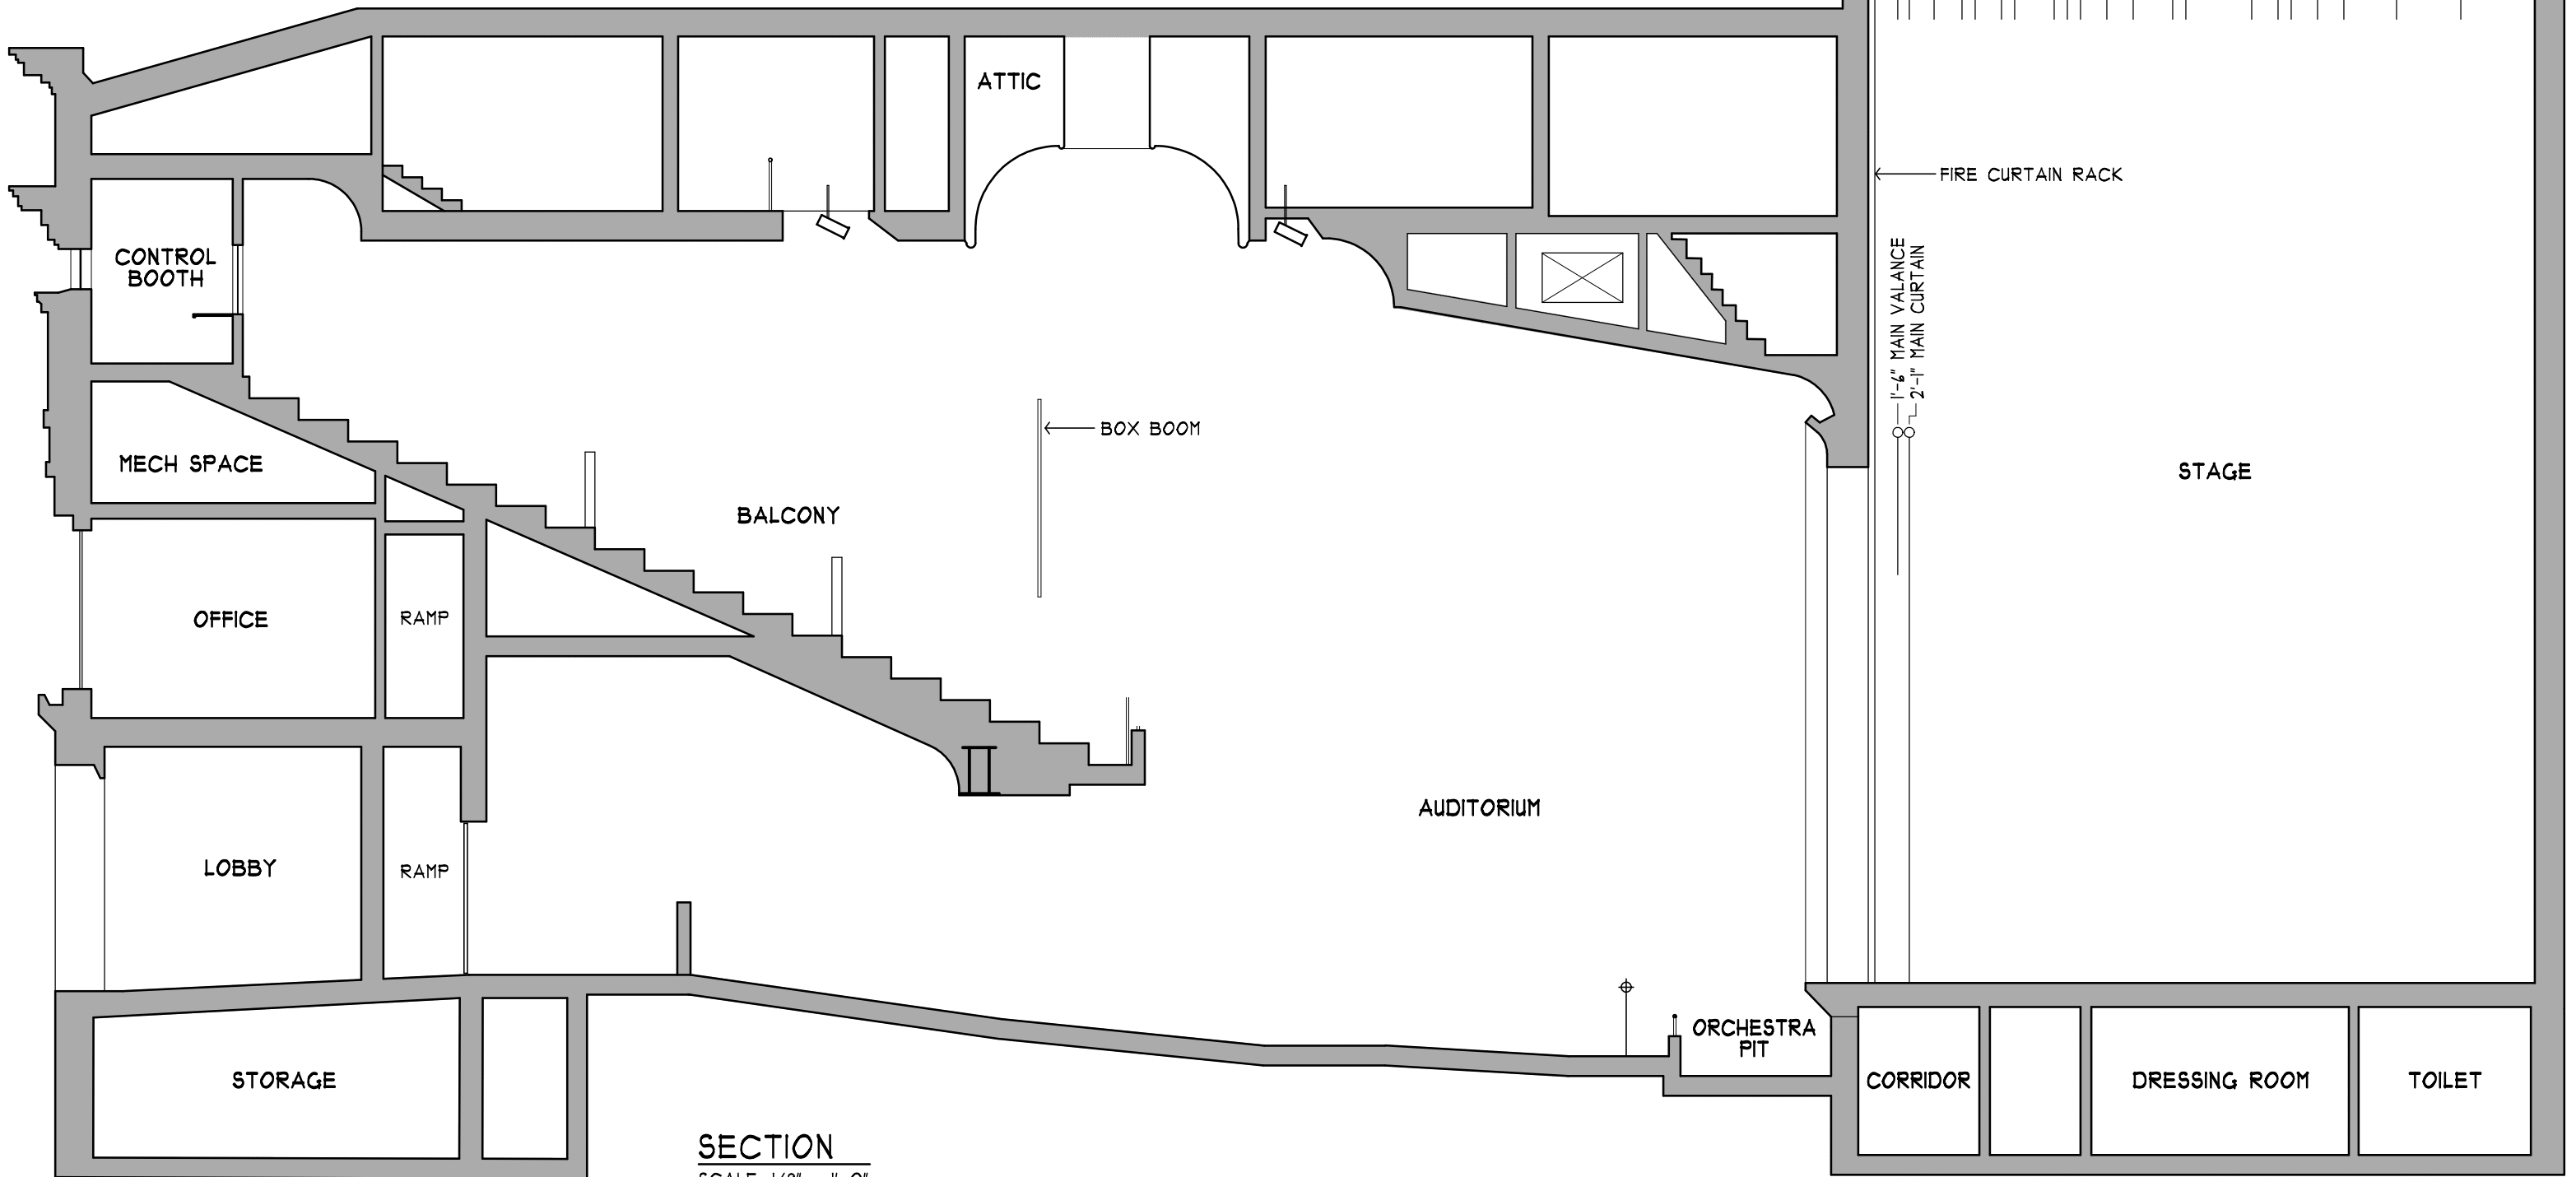

PARAMOUNT THEATER

(THEATER SECTION)

SECTION
SCALE: 1/8" = 1'-0"